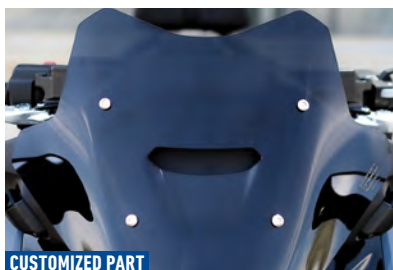

SMOKED LOW SCREEN

192 €

0R24M-MWS-006

This short and dark windscreen enhances the sportiness of the Forza. Replaces the standard wind screen and it's mounted in the same fixing points. Strong polycarbonate surface processed to make the surface resistant to damage. This product is a customized part.