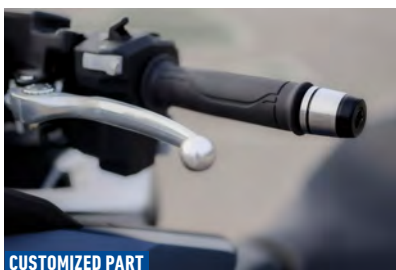

GRIP ENDS

65 €

0R24M-MAD-005

Give your Forza a sportier look with these Grip Ends and enhance the motorcycle's protection in case of fall. Made of machined aluminium and finished in a black and silver. This product is a customized part.